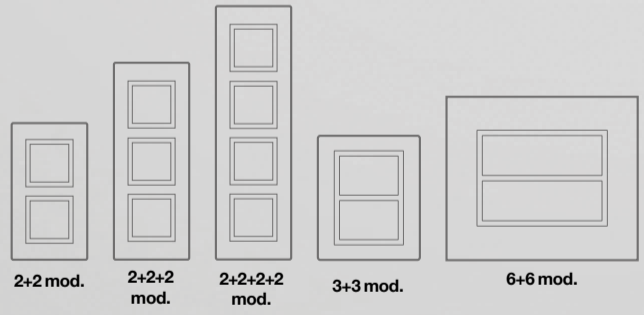

TEKLA44

Con placca VERA 44

front plate VERA 44

Design
B. Dall'ECO
L. Merletti

Legno - Gamma colori

Wood - Colours range

Alluminio - Gamma colori

Aluminum - Colours range

Vetro - Gamma colori

Glass - Colours range